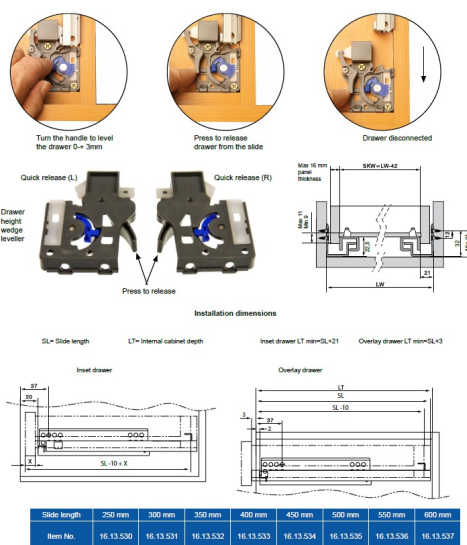

PRODUCT SHEET

Description:

Invis. Semi Ext. Slide, Self closing, Pre-Zinc, 400mm, W/Quick Release & Inner Dampers

Item number:

16.13.533-0

Units	Box	Carton	HS Code	Barcode
Pair	1	10	8302420090	
				5704866001083