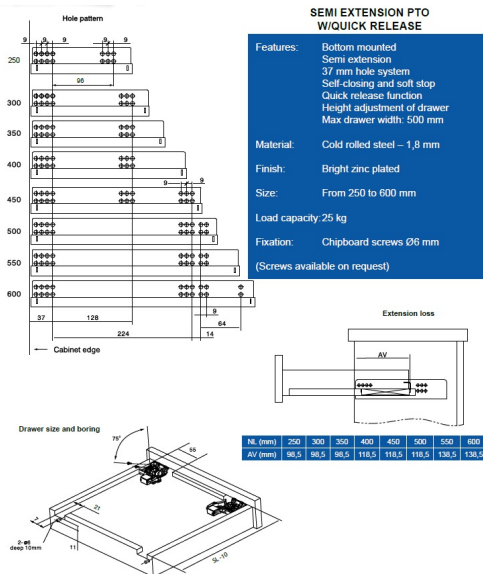

PRODUCT SHEET

Description:

Invis. Semi Ext. Slide, Self closing, Pre-Zinc, 400mm, W/Quick Release & Inner Dampers

Item number:

16.13.533-0

Units	Box	Carton	HS Code	Barcode
Pair	1	10	8302420090	
				5704866001083