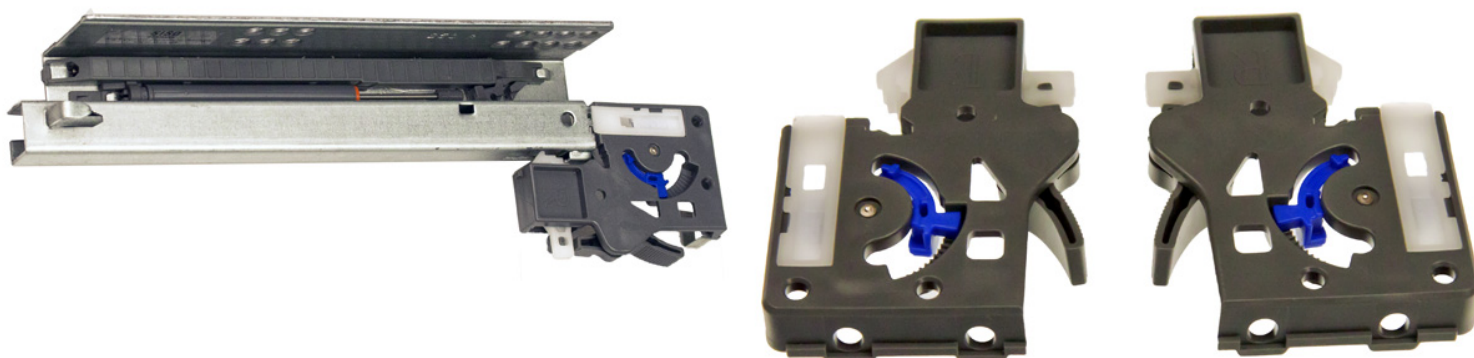

PRODUCT SHEET

Description:

Invis. Semi Ext. Slide, Self closing, Pre-Zinc, 400mm, W/Quick Release & Inner Dampers

Item number:

16.13.533-0

Units	Box	Carton	HS Code	Barcode
Pair	1	10	8302420090	
				5704866001083